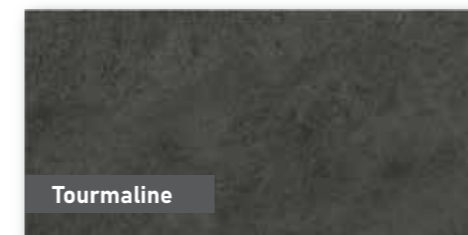

Tourmaline

6 FACES

☒ SIZE 60X60 cm_Code: 21.A.660.1646