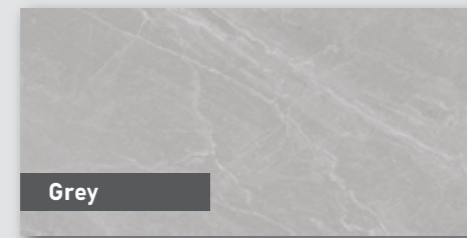

Body:

Porcelain

GLAZE: Matt deep ink, glue and grit