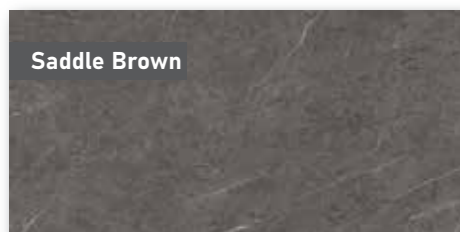

Saddle Brown

Saddle Brown

6 FACES

- ☐ SIZE 60X120 cm_Code: 21.E.612.1936 ★★

- ★ GLAZE: Polished
- ★★ GLAZE: Rustic Matte With Protection Coating
- ★★★ GLAZE: Super Glossy Polished
- ★★★★ GLAZE: Matte
- ★★★★★ GLAZE: Satin Matte