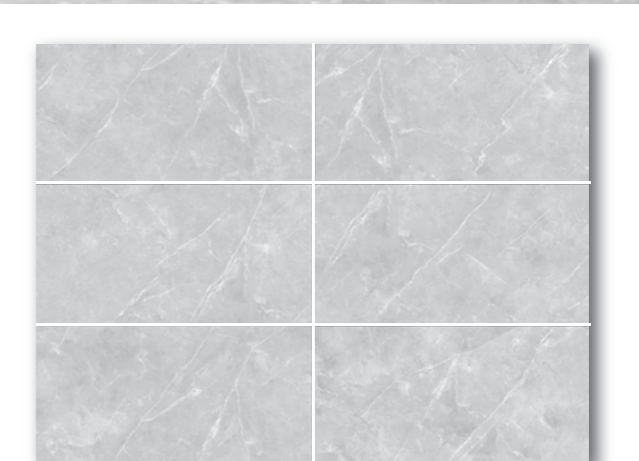

6 FACES

- SIZE 60X120 cm_Code: 21.A.612.1923 ★★

Model's Status | _In stock
 _Order

Porcelain Tile

SAVANA COLLECTION DISTINGUISHED BY UNIQUE BEAUTY OF THE WORLD'S FAMOUS MARBLE - GRAY MARBLE SPAIN. THE COLLECTION OWNS NATURAL STRIAE ON THE SURFACE, SOMETIMES GENTLE AS A PAINTING OF THE AQUARIUM SOMETIMES SO UNIQUE THAT IT BRINGS UNEXPECTED EMOTIONS RECREATING THE PERFECT BEAUTY OF MARBLE ON TILES, THIS OUTSTANDING COLLECTION IS SUITABLE FOR BOTH LUXURY INTERIOR AND EXTERIOR SPACE.