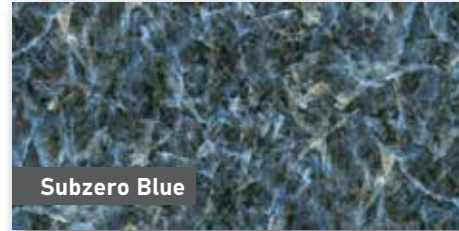

Body:
Porcelain

- ★ GLAZE: Polished
- ★★ GLAZE: Super Glossy Polished

Color series

Subzero Blue

4 FACES

☒ SIZE 60X120 cm_Code: 21.B.612.6891 ★★