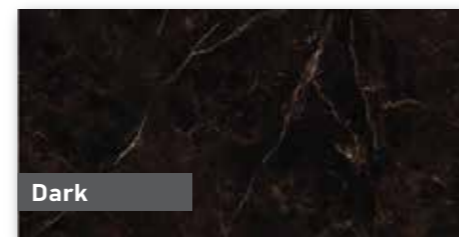

6 FACES

- SIZE 60X120 cm_Code: 21.A.612.1909 ★★
- SIZE 80X80 cm_Code: 21.B.880.6501 ★
- SIZE 60X60 cm_Code: 21.E.660.9653 ★

Pebble Beach

Pebble Beach

6 FACES

- SIZE 60X120 cm_Code: 21.A.612.1912 ★

Dark

Dark