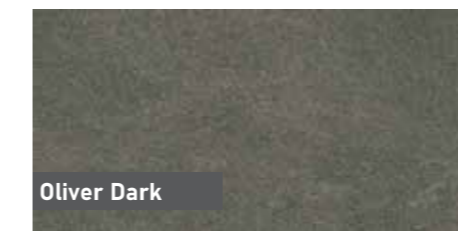

■ Full Body

Color series

Oliver Dark

6 FACES

- SIZE 60X120 cm_Code: 21.A.612.2040 ★
- SIZE 80X80 cm_Code: 21.A.880.1860 ★★
- SIZE 60X60 cm_Code: 21.A.660.1670 ★★
- SIZE 30X60 cm_Code: 21.A.360.3359 ★

Timber Trail