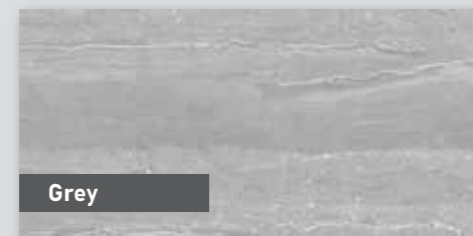

Breccia Daino

Porcelain Tile

Body:

Porcelain

GLAZE: Matt deep ink, Glue and grit

Dark Grey

6 FACES Glaz: Matt deep ink, Glue and grit

☑ SIZE 60X120 cm_Code: 21.B.612.6861

☑ SIZE 30X60 cm_Code: 21.B.360.6313

Grey

6 FACES Glaz: Matt deep ink, Glue and grit

☑ SIZE 60X120 cm_Code: 21.B.612.6862

Light Grey

6 FACES Glaz: Matt deep ink, Glue and grit

☑ SIZE 60X120 cm_Code: 21.B.612.6863

☑ SIZE 30X60 cm_Code: 21.B.360.6311

Dark Clay

6 FACES Glaz: Matt deep ink, Glue and grit

☑ SIZE 60X120 cm_Code: 21.B.612.6864

☑ SIZE 30X60 cm_Code: 21.B.360.6314

Clay

6 FACES Glaz: Matt deep ink, Glue and grit

☑ SIZE 60X120 cm_Code: 21.B.612.6865

Light Clay

6 FACES Glaz: Matt deep ink, Glue and grit

☑ SIZE 60X120 cm_Code: 21.B.612.6866

☑ SIZE 30X60 cm_Code: 21.B.360.6316

Grey

Color series

Breccia Daino

Model's Status ☒ _In stock ☐ _Order

DAINO MARBLE FROM SPAIN IS FAMOUS FOR UNIQUE PATTERNS FROM NATURE. ITS SURFACE HAS DARK AND LIGHT COLORS RANDOMLY WITH CURVY VEINS, WHICH WERE CREATED IN THEIR FORMING PROCESS. INSPIRED BY THE BEAUTY OF THIS STONE, BRECCIA DAINO COLLECTION BRINGS A LUXURIOUS, WARM AND HARMONIOUS BEAUTY FOR HOUSING PROJECTS, VILLAS, OFFICES, HOTELS, RESTAURANTS, AND MALL CENTERS.