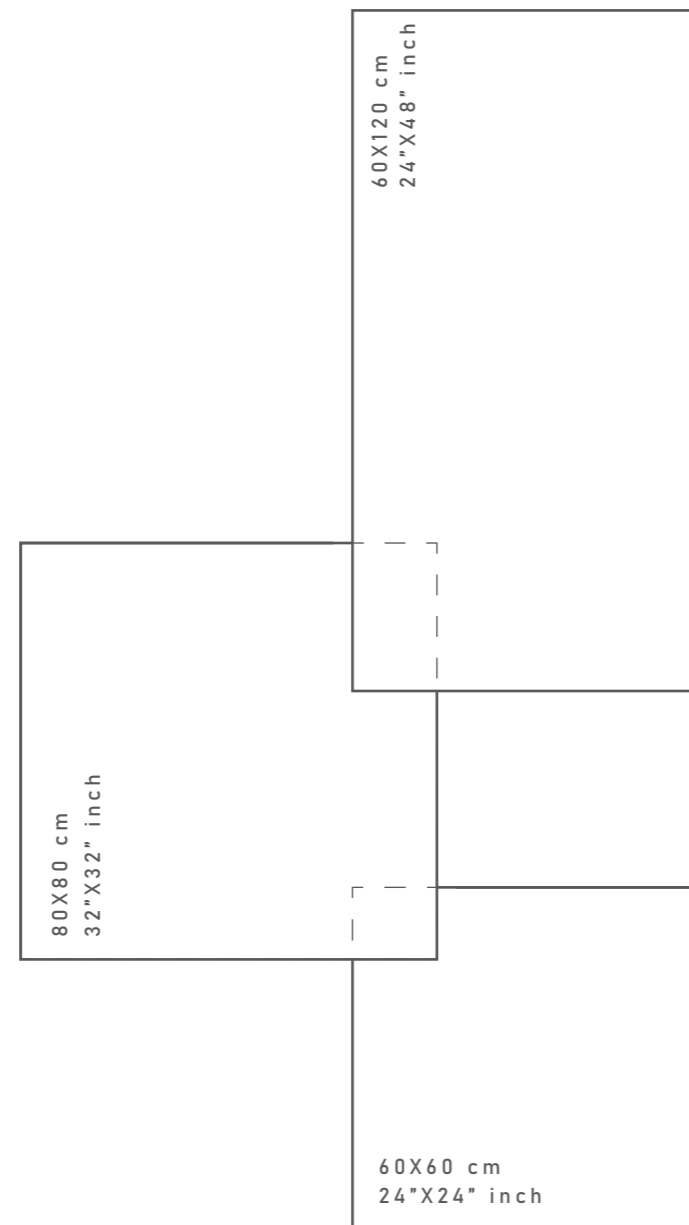

Body:
Porcelain

GLAZE: Super Glosy Polished

P i e t r a