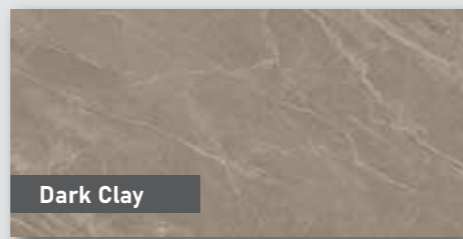

Body:

Porcelain

GLAZE: Matt deep ink, glue and grit