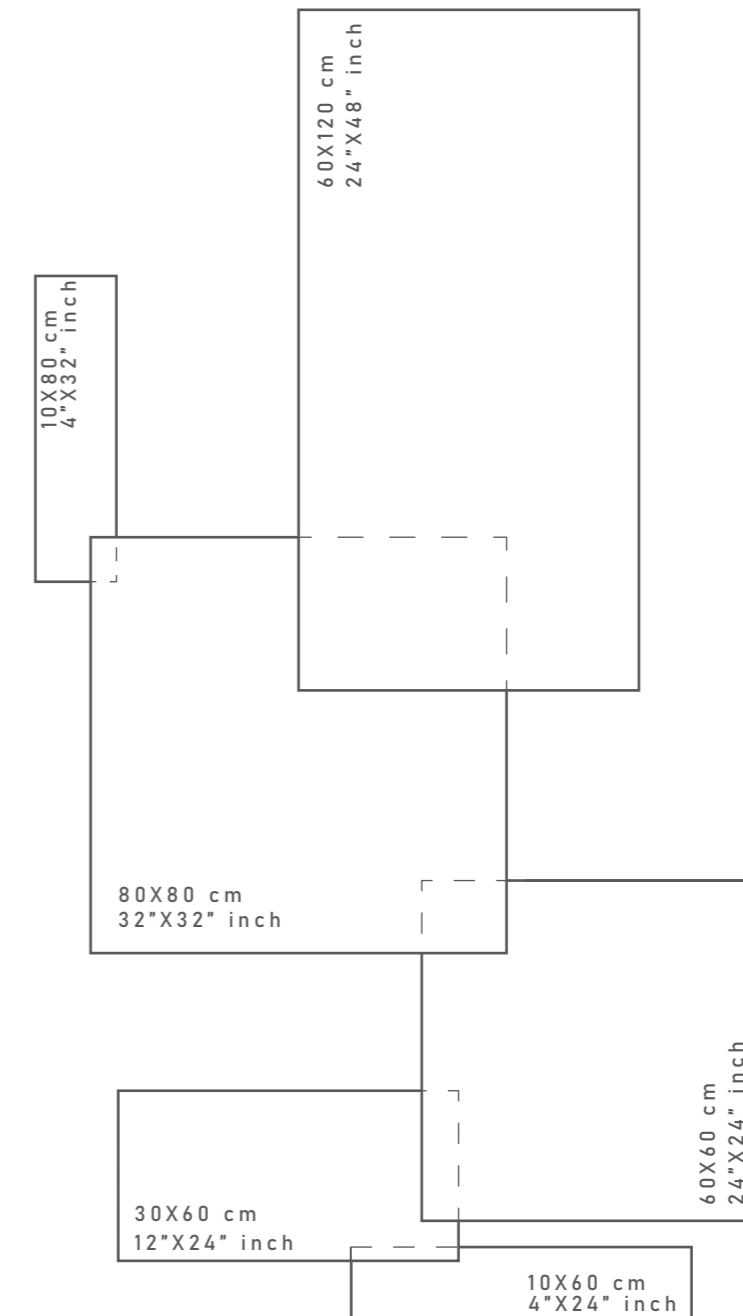

PRECIOUS MARBLE SERIES

PRECIOUS MARBLE COLLECTION IS IMITATIVE OF THE SEXY BEAUTY OF ONE OF THE MOST PRECIOUS MARBLES IN THE WORLD WHICH COMES FROM ITALY. THE DARK GRAY LOOSE STRONG VEINS ON PURE WHITE BACKGROUND CREATE UNIQUELY LUXURY BEAUTY. PRECIOUS MARBLE COLLECTION BRINGS SOPHISTICATED AND LUXURY FEELINGS FOR HOUSING SPACES SUCH AS: LIVING ROOMS, BEDROOMS, WALLS,... AND COMMERCIAL BUILDINGS LIKE FACADES, RECEPTION TABLES, WAITING LOBBIES,...

Precious Marblu Series

Body:

Porcelain

Precious Marblu Series