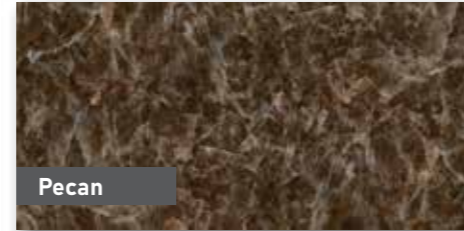

4 FACES

SIZE 60X120 cm_Code: 21.B.612.6889 ★

SIZE 80X80 cm_Code: 21.B.880.6719 ★

Onyx Slas

ONYX MARBLES WERE FORMED FROM THE HOT MAGMA INSIDE THE EARTH GOING THROUGH THOUSANDS OF YEARS OF CONSTANT CHANGING OF MINERALS, CREATING LAYERS OF VEINS. THEIR PEERLESS BEAUTY IS SHOWN IN SAVOIA ONYX COLLECTION WITH UNIQUE PRODUCTS THAT CAN BE INSTALLED IN VARIOUS LUXURY SPACES INDOOR AND OUTDOOR SUCH AS HOUSES, VILLAS, CAFETERIAS, HOTELS LOBBIES, ELEVATORS, CORRIDORS, AND SO ON.