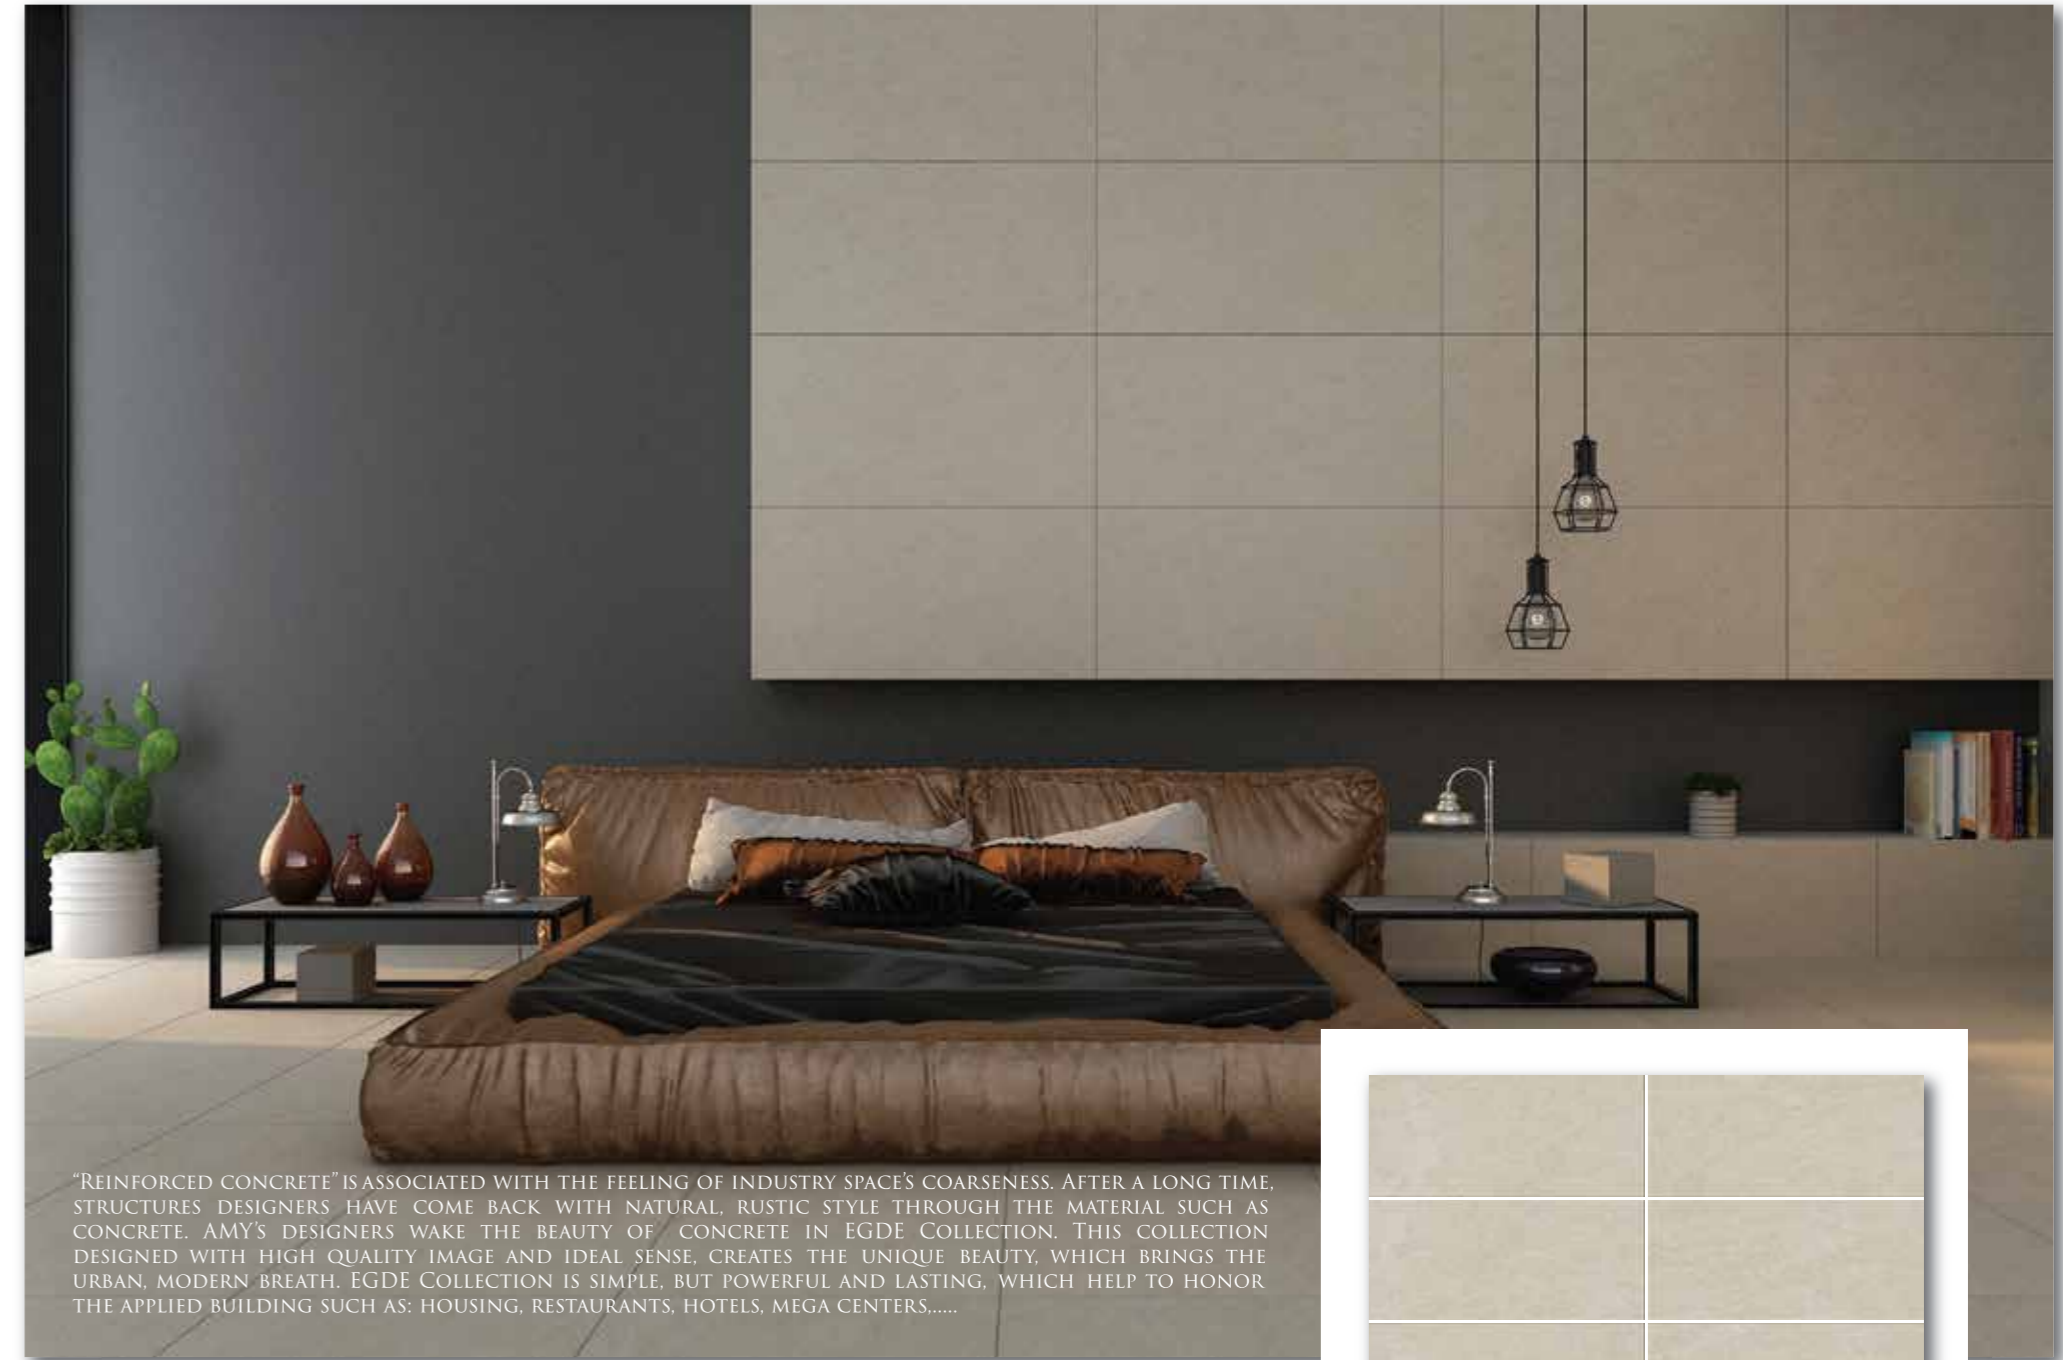

Piombo

Glaze: Rustic Matte With Protection Coating & Lappato

☑ SIZE 60X120 cm_Code: 21.E.612.9765
6: Faces

Acciaio

Glaze: Rustic Matte With Protection Coating & Lappato

☑ SIZE 60X120 cm_Code: 21.E.612.9764
6: Faces

Avorio

Glaze: Rustic Matte With Protection Coating & Lappato

☑ SIZE 60X120 cm_Code: 21.E.612.9763
6: Faces

Edge Moderne

Body:

Porcelain

GLAZE: Lappato Polished

Color series

Model's Status | ☒ _In stock
☐ _Order

"REINFORCED CONCRETE" IS ASSOCIATED WITH THE FEELING OF INDUSTRY SPACE'S COARSENESS. AFTER A LONG TIME, STRUCTURES DESIGNERS HAVE COME BACK WITH NATURAL, RUSTIC STYLE THROUGH THE MATERIAL SUCH AS CONCRETE. AMY'S DESIGNERS WAKE THE BEAUTY OF CONCRETE IN EGDE COLLECTION. THIS COLLECTION DESIGNED WITH HIGH QUALITY IMAGE AND IDEAL SENSE, CREATES THE UNIQUE BEAUTY, WHICH BRINGS THE URBAN, MODERN BREATH. EGDE COLLECTION IS SIMPLE, BUT POWERFUL AND LASTING, WHICH HELP TO HONOR THE APPLIED BUILDING SUCH AS: HOUSING, RESTAURANTS, HOTELS, MEGA CENTERS.....