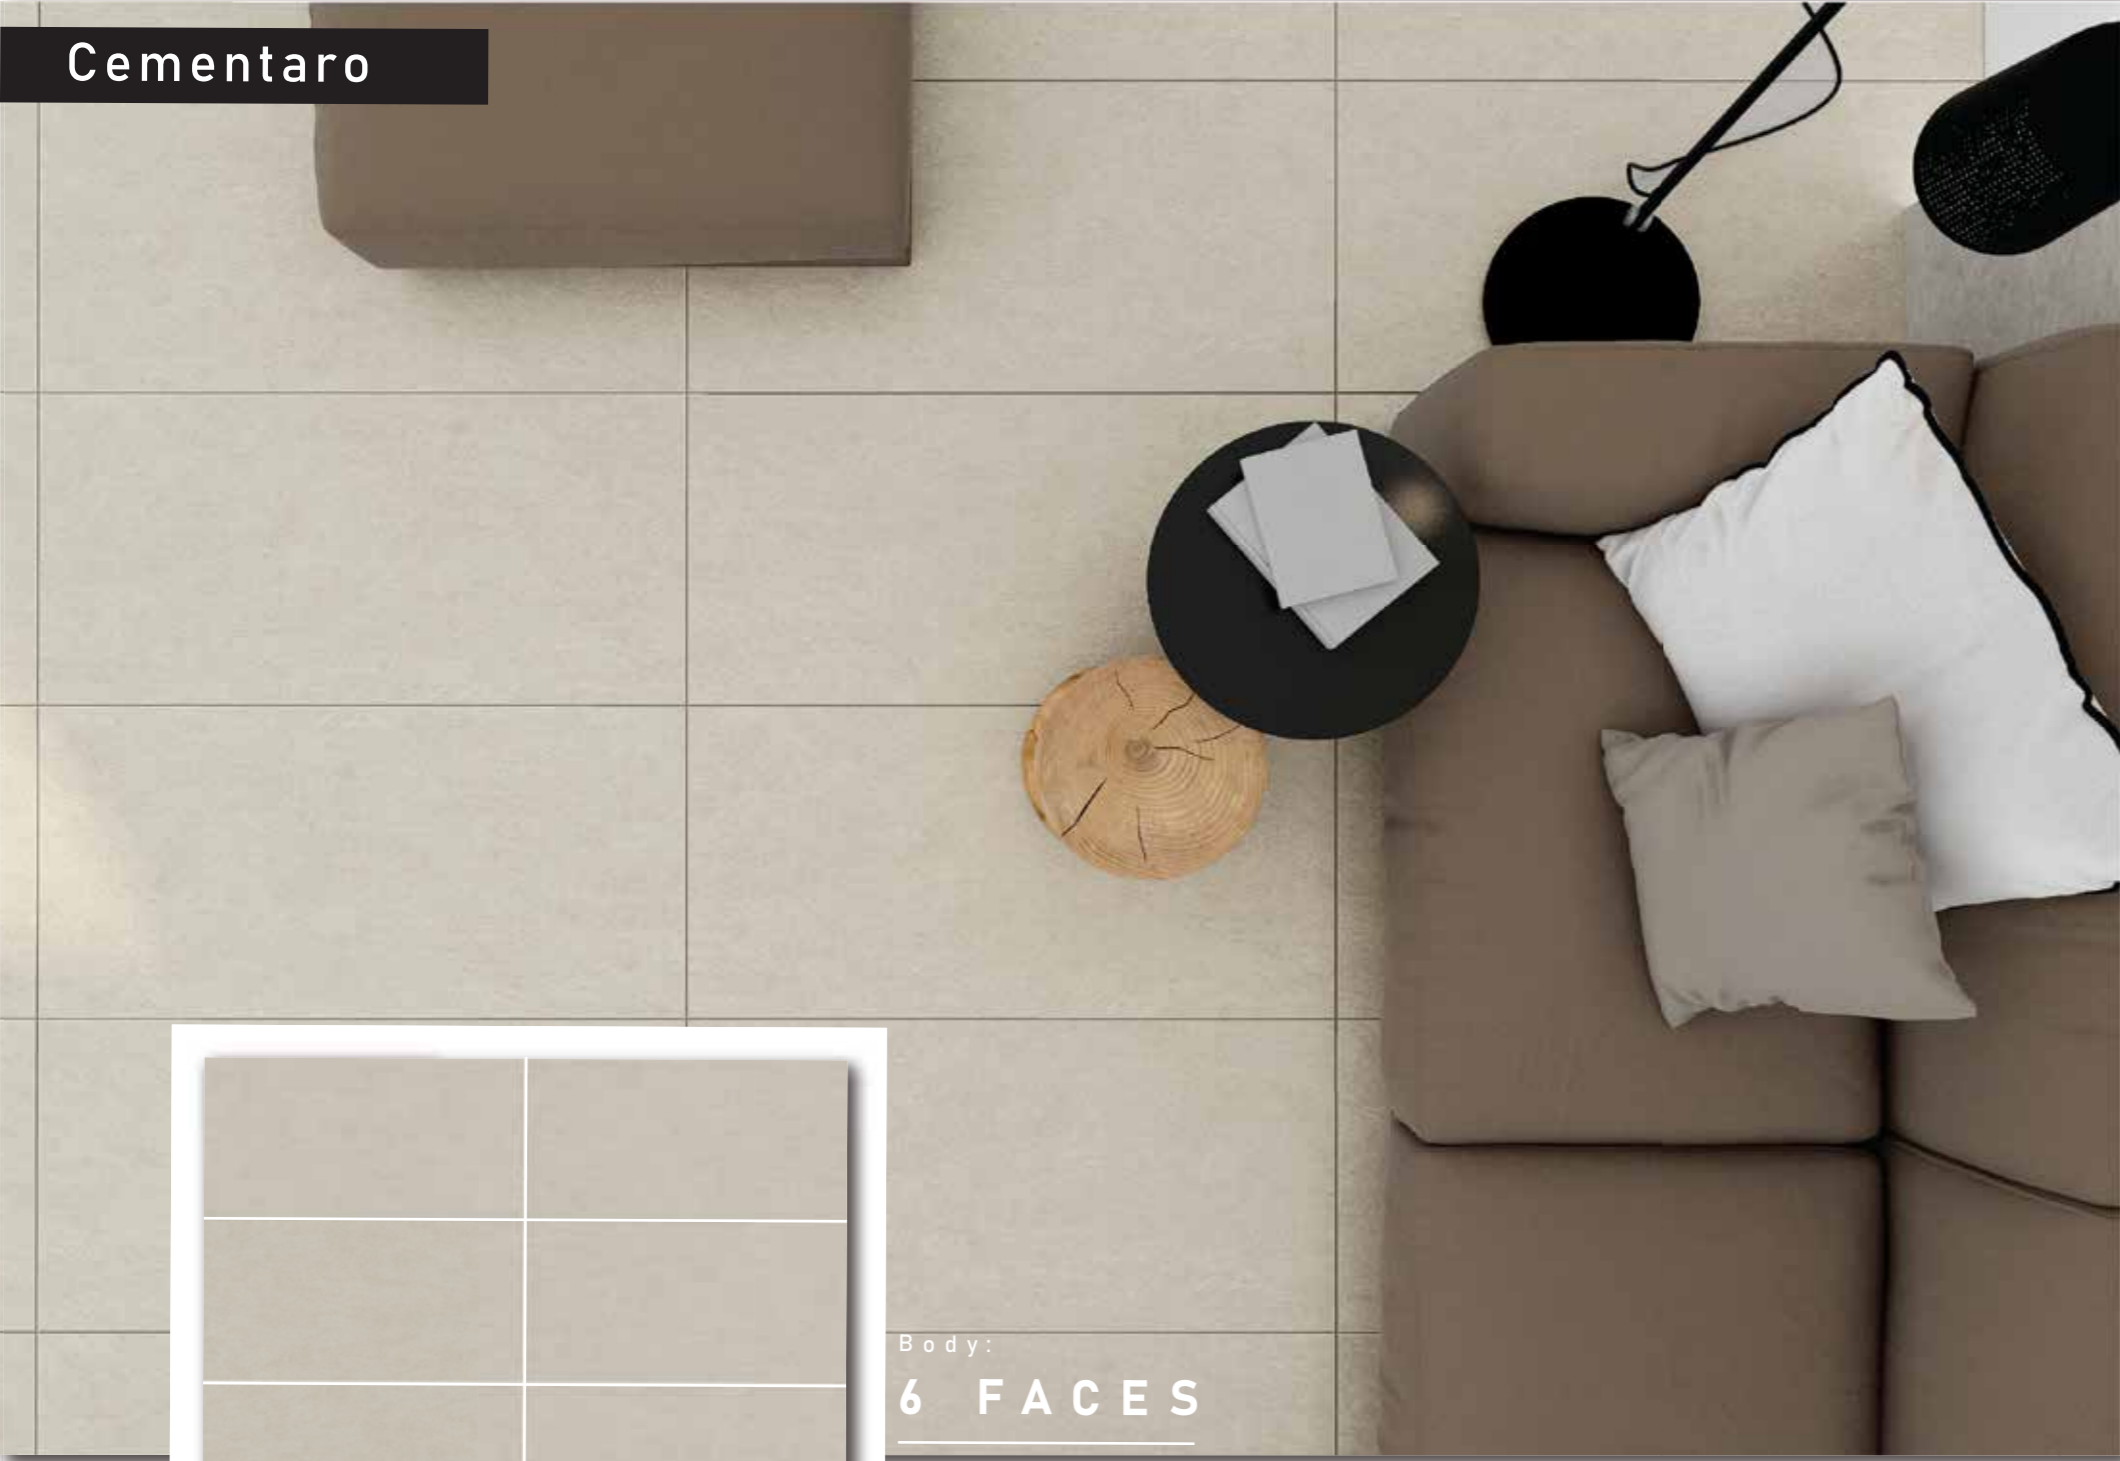

4 FACES

SIZE 60X120 cm_Code: 21.B.612.6889 ★

SIZE 80X80 cm_Code: 21.B.880.6719 ★

Onyx Slas

ONYX MARBLES WERE FORMED FROM THE HOT MAGMA INSIDE THE EARTH GOING THROUGH THOUSANDS OF YEARS OF CONSTANT CHANGING OF MINERALS, CREATING LAYERS OF VEINS. THEIR PEERLESS BEAUTY IS SHOWN IN SAVOIA ONYX COLLECTION WITH UNIQUE PRODUCTS THAT CAN BE INSTALLED IN VARIOUS LUXURY SPACES INDOOR AND OUTDOOR SUCH AS HOUSES, VILLAS, CAFETERIAS, HOTELS LOBBIES, ELEVATORS, CORRIDORS, AND SO ON.

Pecan

4 FACES

SIZE 60X120 cm_Code: 21.B.612.6890 ★

SIZE 80X80 cm_Code: 21.I.880.8140 ★★

Honey

4 FACES

SIZE 60X120 cm_Code: 21.B.612.6888 ★

Model's Status _In stock
 _Order

Body:

4 FACES

Body:

6 FACES

Porcelain Tile

Oyster Bay

Oyster Bay

- 6 FACES**
- SIZE 60X120 cm_Code: 21.B.612.6878 ★★★★
 - SIZE 60X60 cm_Code: 21.B.660.6628 ★★★★
 - SIZE 30X60 cm_Code: 21.B.360.6328 ★★