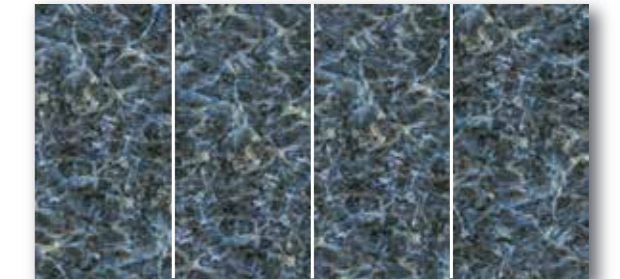

4 FACES

SIZE 60X120 cm_Code: 21.B.612.6889 ★

SIZE 80X80 cm_Code: 21.B.880.6719 ★

Onyx Slas

ONYX MARBLES WERE FORMED FROM THE HOT MAGMA INSIDE THE EARTH GOING THROUGH THOUSANDS OF YEARS OF CONSTANT CHANGING OF MINERALS, CREATING LAYERS OF VEINS. THEIR PEERLESS BEAUTY IS SHOWN IN SAVOIA ONYX COLLECTION WITH UNIQUE PRODUCTS THAT CAN BE INSTALLED IN VARIOUS LUXURY SPACES INDOOR AND OUTDOOR SUCH AS HOUSES, VILLAS, CAFETERIAS, HOTELS LOBBIES, ELEVATORS, CORRIDORS, AND SO ON.

Body:

4 FACES

Body:

6 FACES

Porcelain Tile

Oyster Bay

Oyster Bay

- 6 FACES**
- SIZE 60X120 cm_Code: 21.B.612.6878 ★★★★
 - SIZE 60X60 cm_Code: 21.B.660.6628 ★★★★
 - SIZE 30X60 cm_Code: 21.B.360.6328 ★★