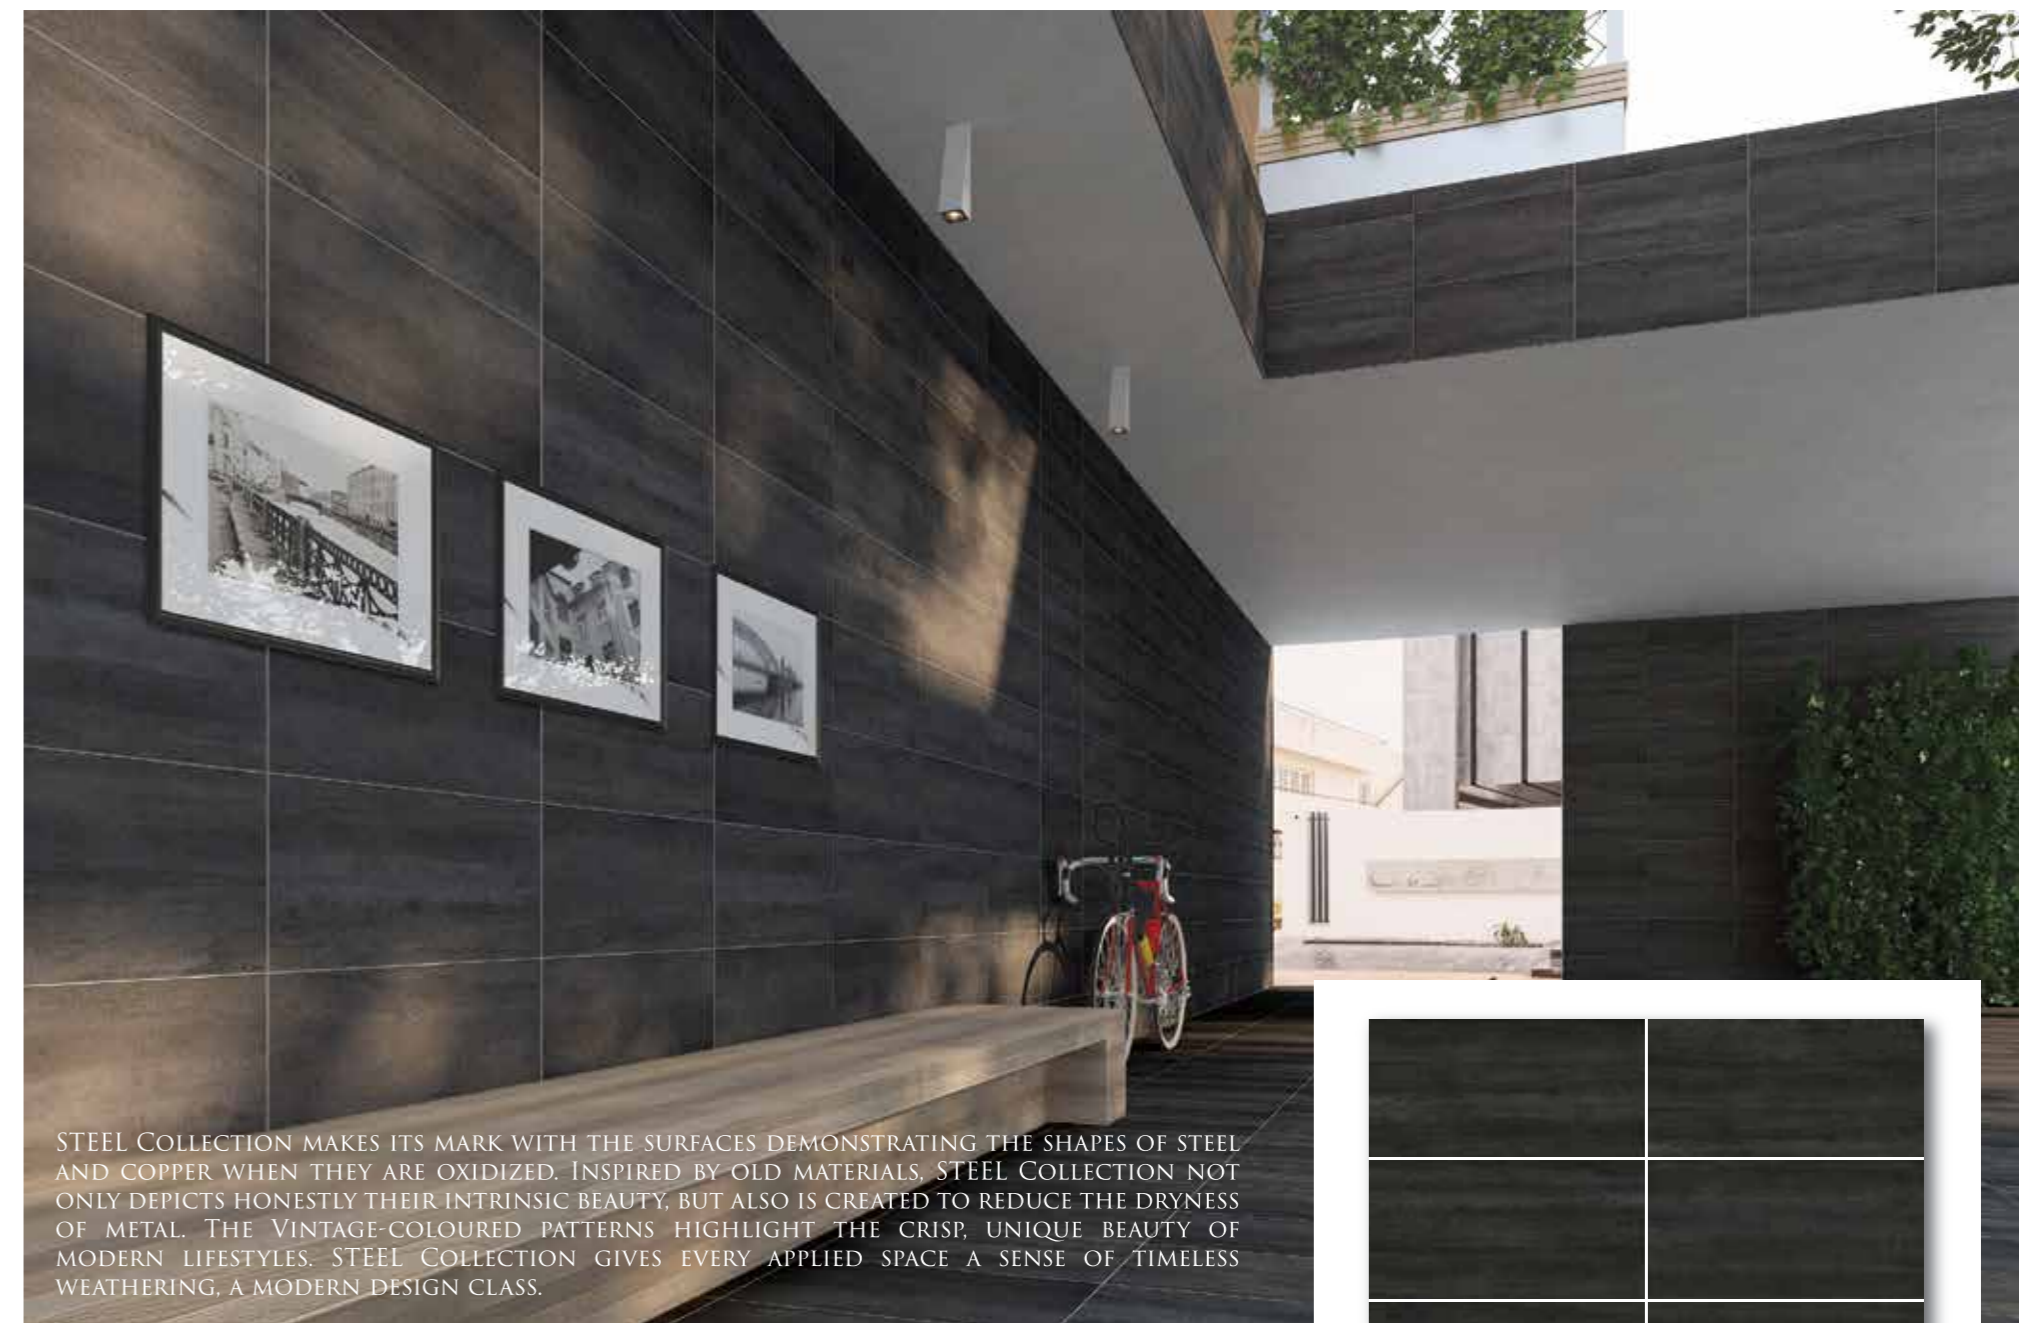

STEEL COLLECTION MAKES ITS MARK WITH THE SURFACES DEMONSTRATING THE SHAPES OF STEEL AND COPPER WHEN THEY ARE OXIDIZED. INSPIRED BY OLD MATERIALS, STEEL COLLECTION NOT ONLY DEPICTS HONESTLY THEIR INTRINSIC BEAUTY, BUT ALSO IS CREATED TO REDUCE THE DRYNESS OF METAL. THE VINTAGE-COLOURED PATTERNS HIGHLIGHT THE CRISP, UNIQUE BEAUTY OF MODERN LIFESTYLES. STEEL COLLECTION GIVES EVERY APPLIED SPACE A SENSE OF TIMELESS WEATHERING, A MODERN DESIGN CLASS.