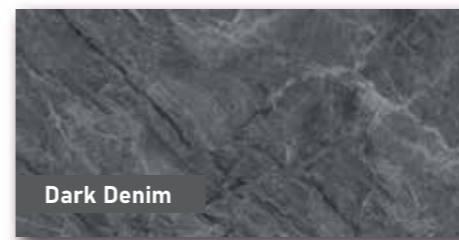

WATERFALL

Color series

Body:
6 FACES

Dark Denim

Pecan

Light Denim

Light Beige

Body: