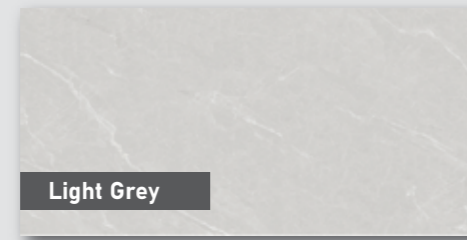

Body:

Porcelain

GLAZE: Matt deep ink, glue and grit