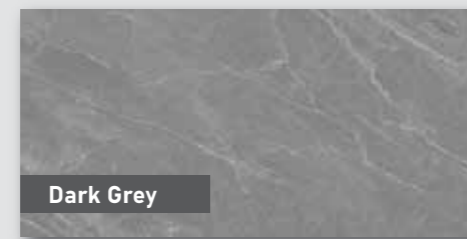

Body:

Porcelain

GLAZE: Matt deep ink, glue and grit