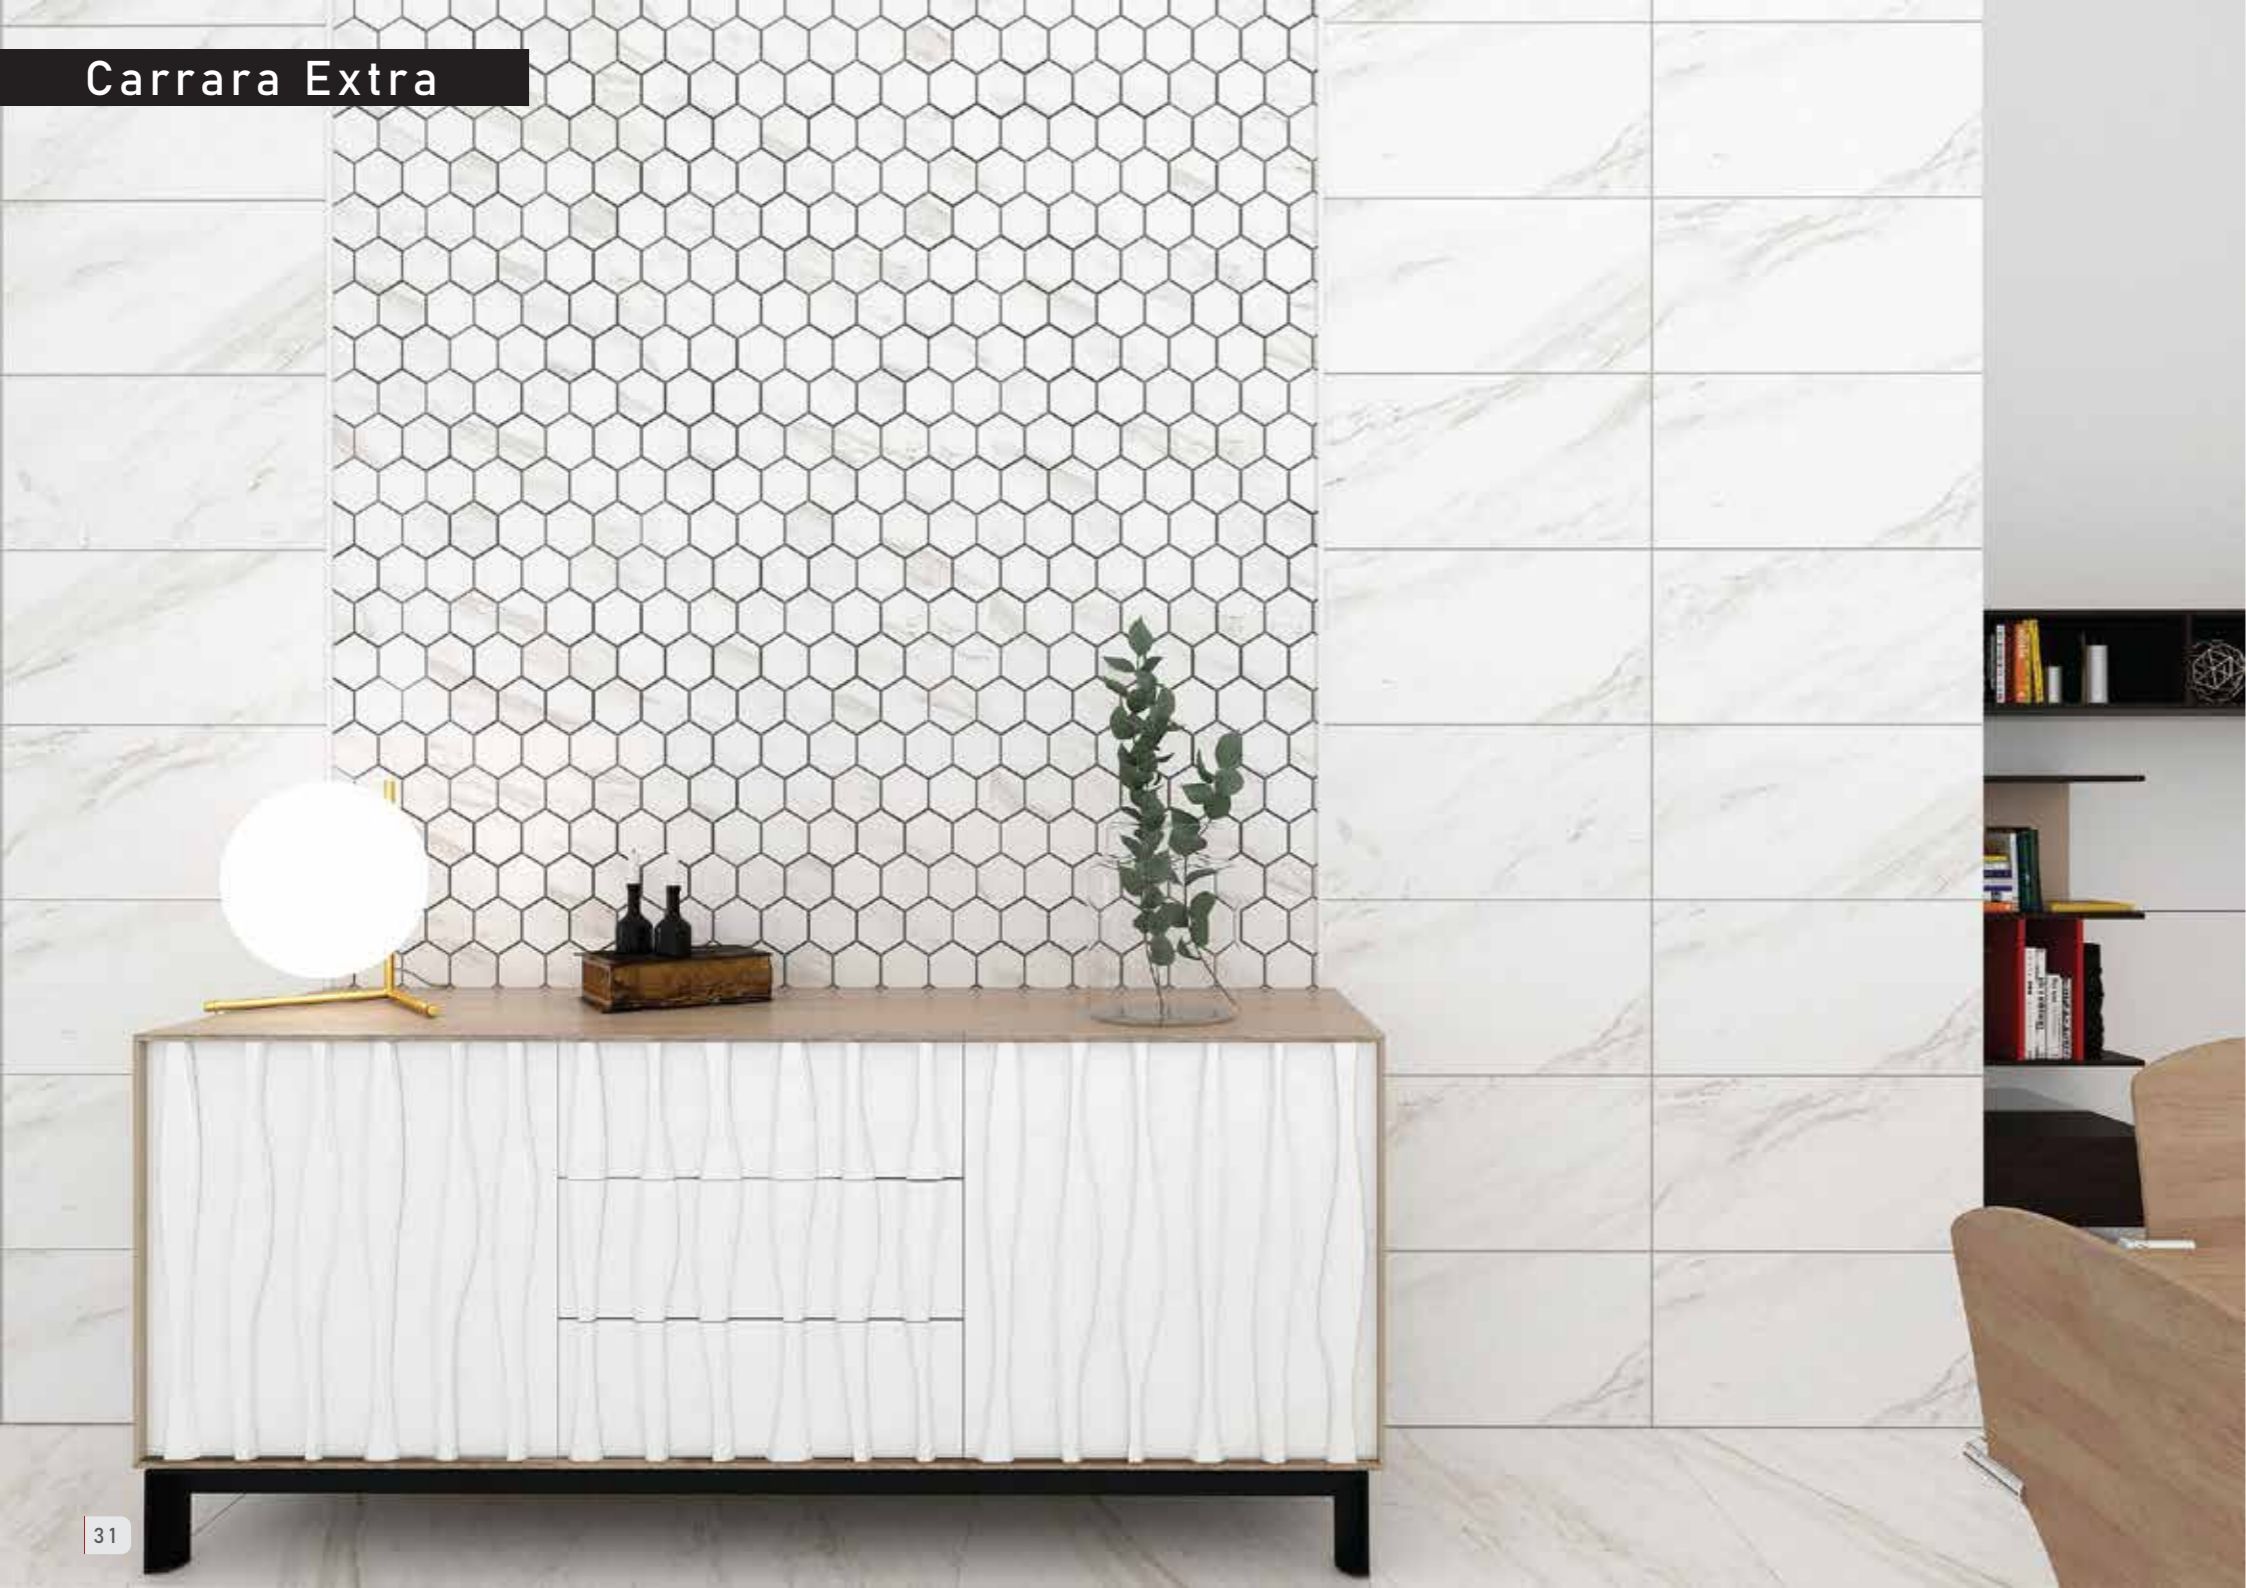

Body:

Porcelain

- ★ GLAZE: Polished
- ★★ GLAZE: Satin Matte
- ★★★ GLAZE: Polished + Satin Matte

30X30 cm
12"X12" inch

- ☒ 21.M.330.5464 ★
- ☒ 21.M.330.5465 ★★
- ☒ 21.M.330.5342 ★★★

30X30 cm
12"X12" inch

- ☒ 21.M.330.5834 ★★

30X30 cm
12"X12" inch

- ☒ 21.M.330.5343 ★
- ☒ 21.M.330.5344 ★★

30X30 cm
12"X12" inch

- ☒ 21.M.330.5474 ★★