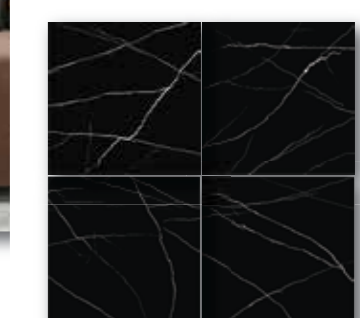

Body:

Porcelain

GLAZE: Super Glossy Polished

4 Faces

GLAZE: Super Glossy Polished

SIZE 80X80 cm_Code: 21.P.880.9407

Model's Status ☒ _In stock
☐ _Order

SIZE 80X80 cm

Color faces

Porcelain Tile