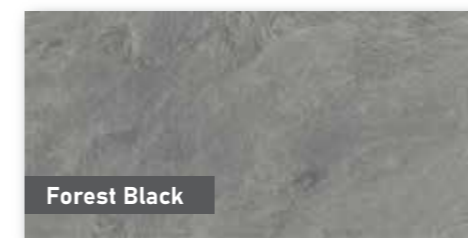

Forest Black

6 FACES

☒ SIZE 60X60 cm_Code: 21.A.660.1647